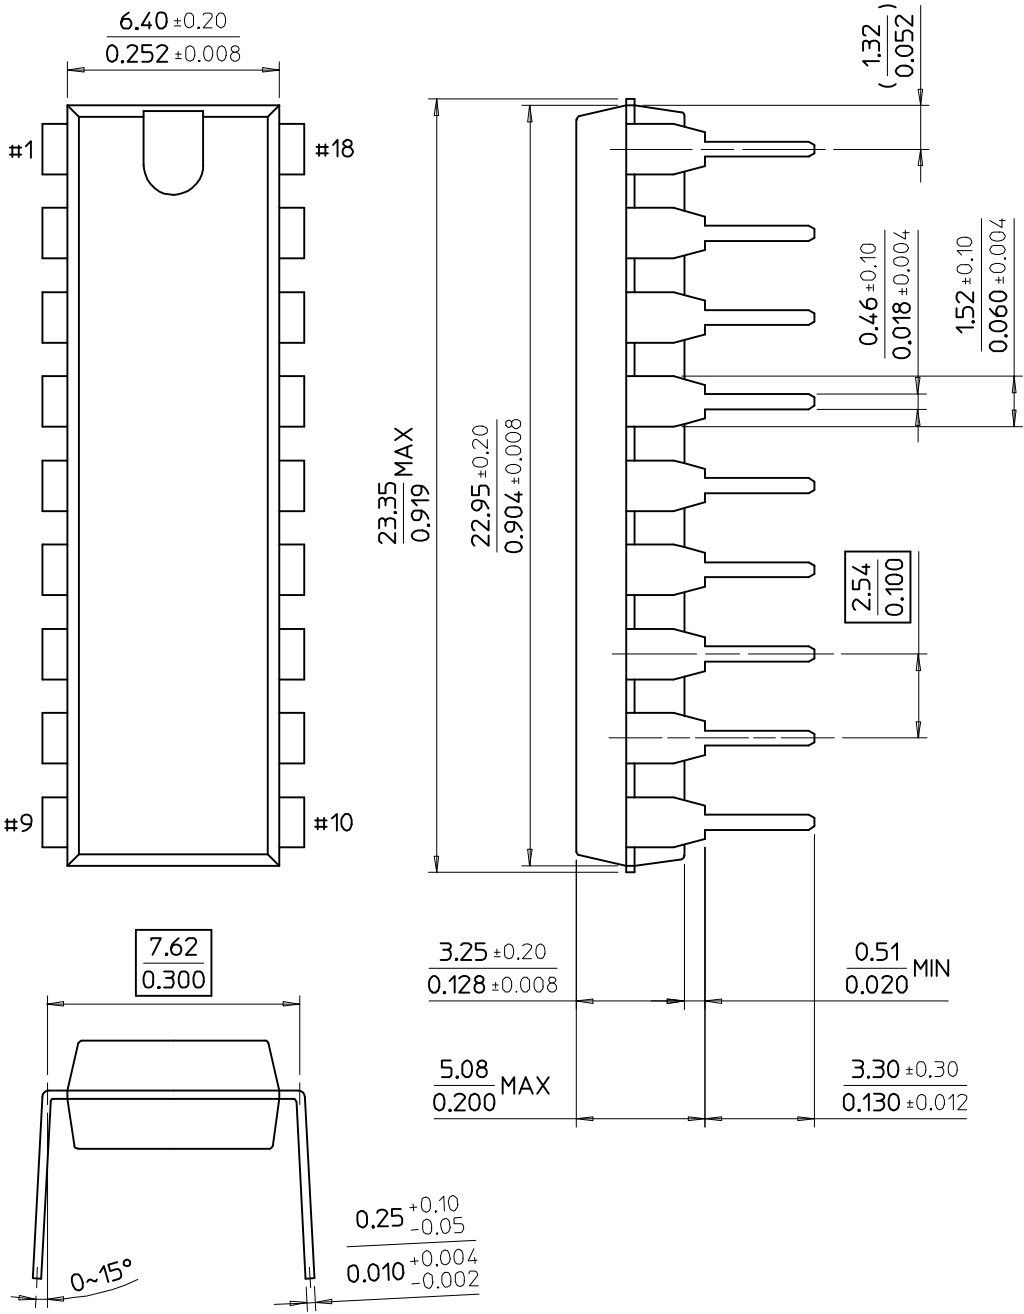

18-DIP-300A

Dimensions in Millimeters/inches

SAMSUNG ELECTRONICS CO.,LTD.